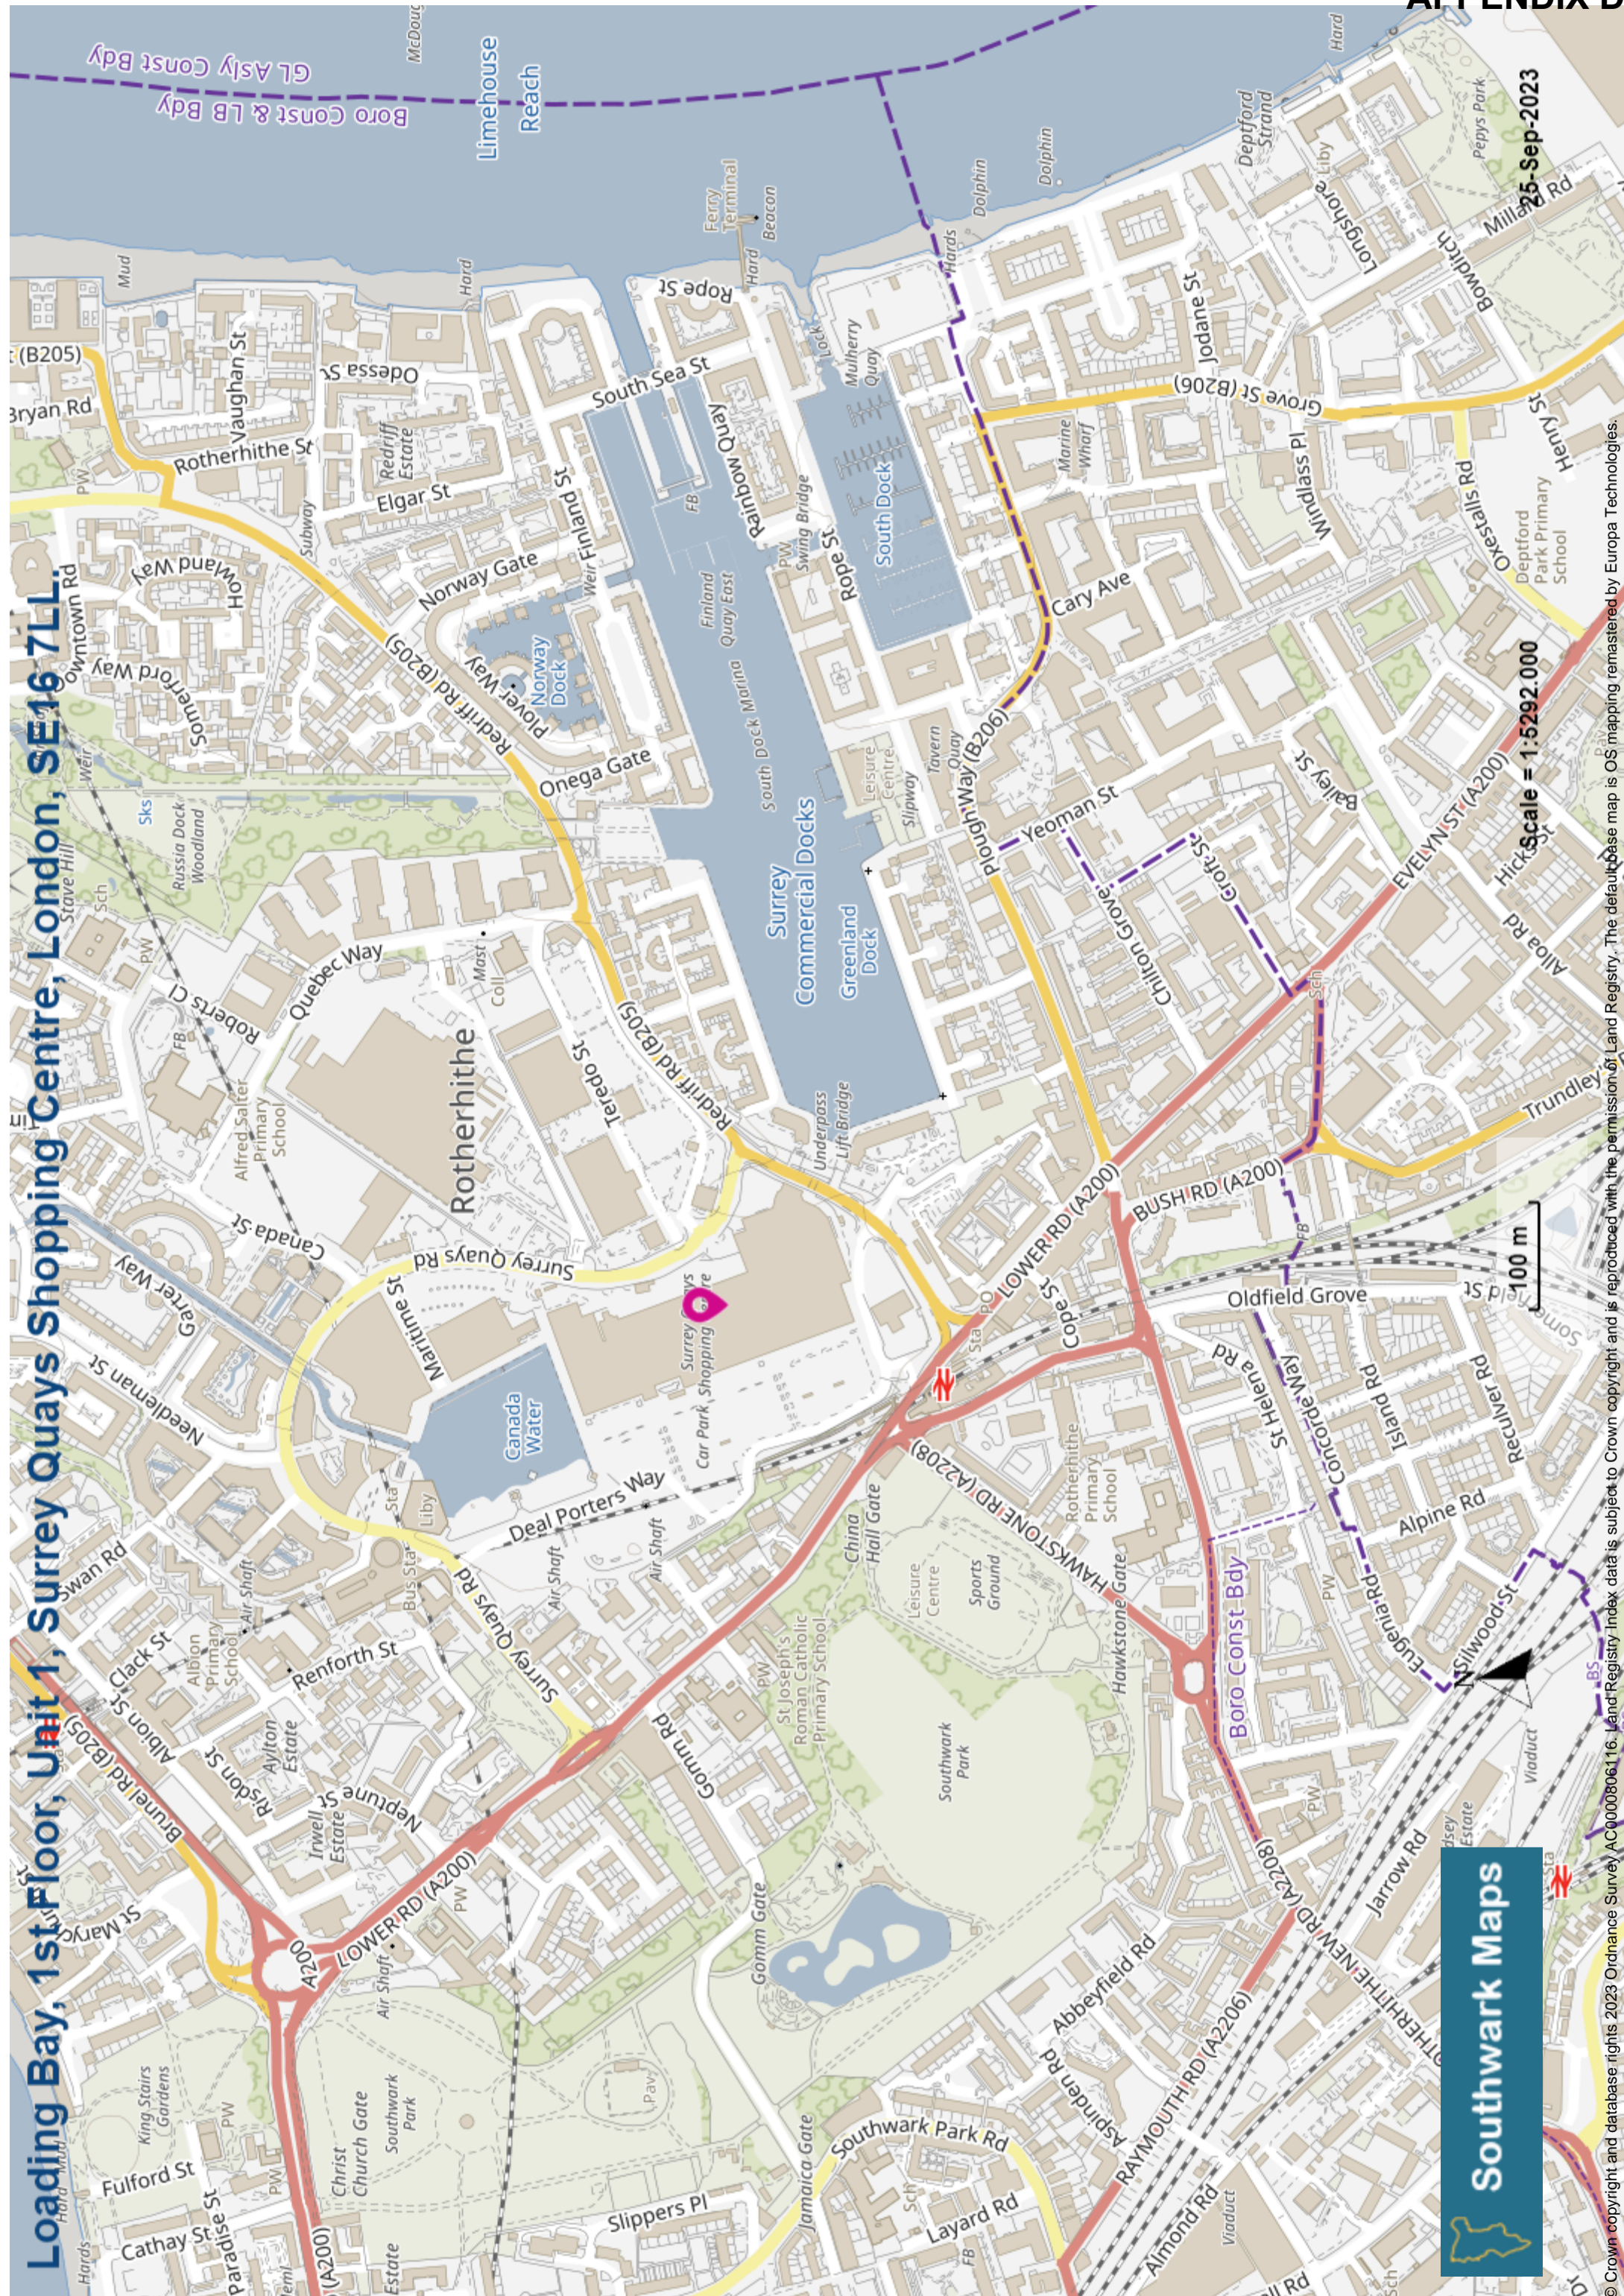

Loading Bay, 1st Floor, Unit 1, Surrey Quays Shopping Centre, London, SE16 7LL

Southwark Maps

Scale = 1:5292.000

100 m

25-Sep-2023

© Crown copyright and database rights 2023 Ordnance Survey AC0000806116. Land Registry index data is reproduced with the permission of Land Registry. The default base map is OS mapping remastered by Europa Technologies.